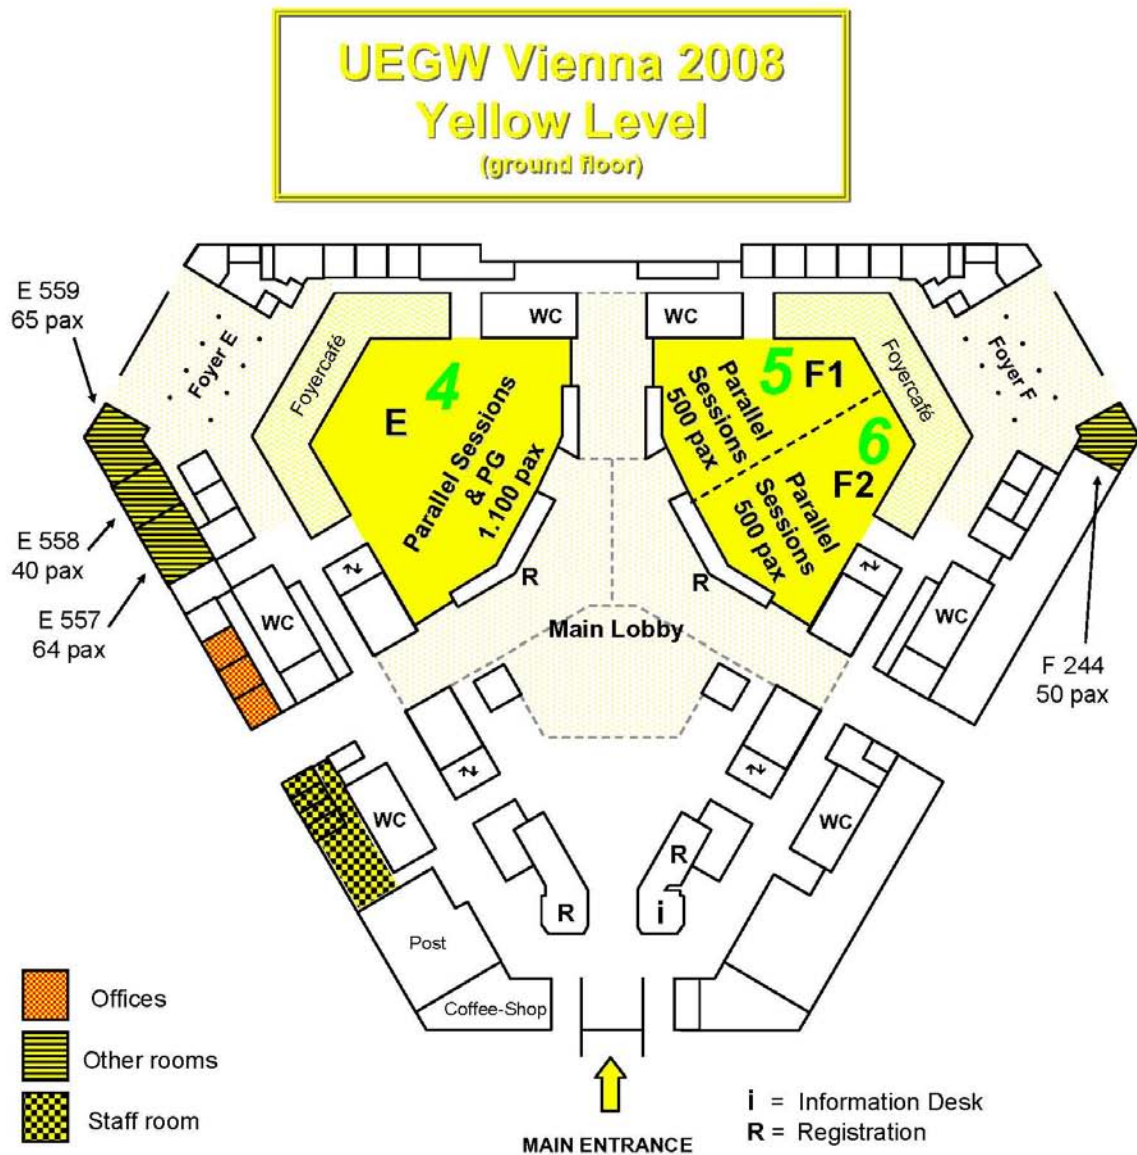

## YELLOW LEVEL (GROUND FLOOR)

Main Lobby, registration, offices

Lecture Halls E, F1 and F2

Exhibition Hall Z: lunches (Please note that there is no entrance to the restaurant on this level.)

Access to the Lunch Area is only possible through the Exhibition Halls on the Blue Level)