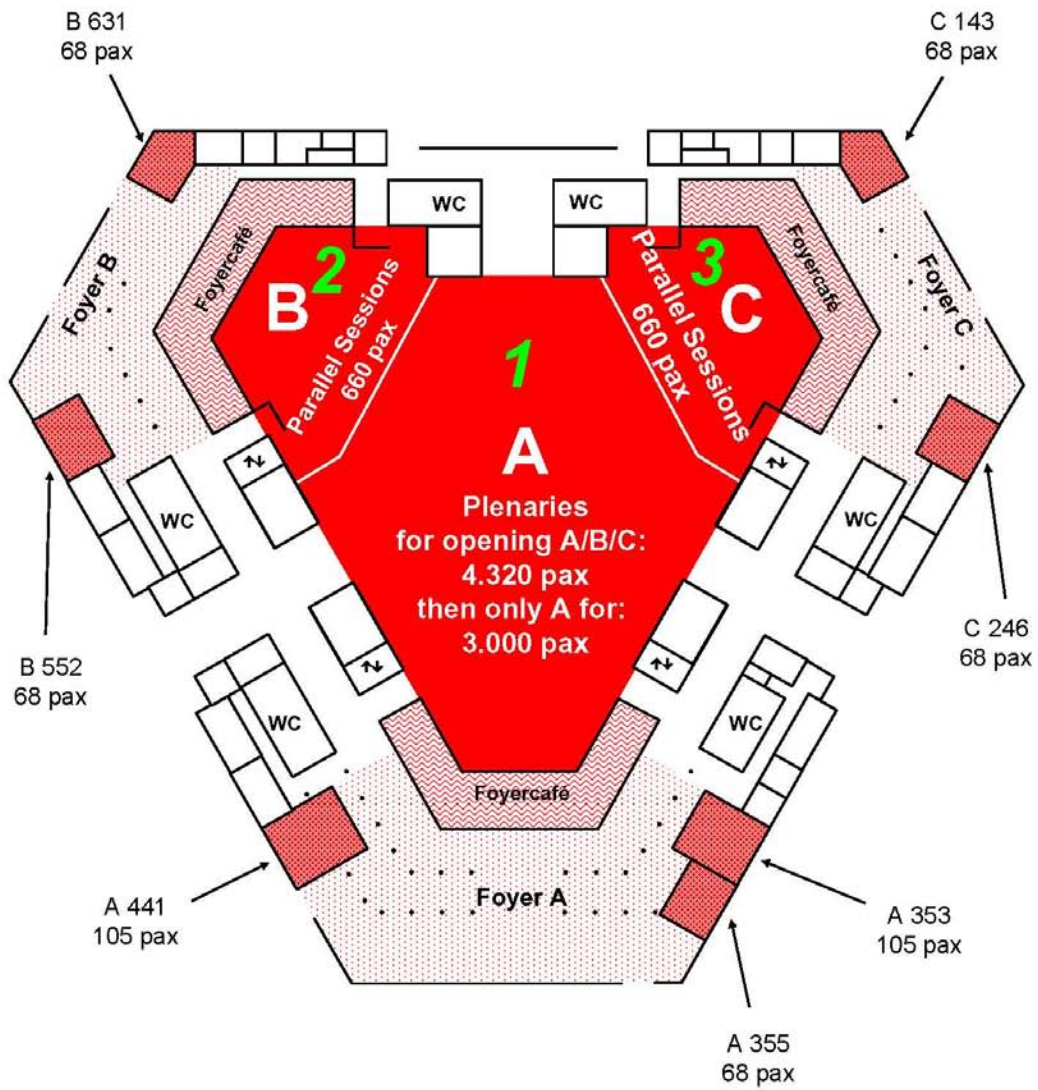

**RED LEVEL (2nd FLOOR)**

Lecture Halls A, B and C (Opening Plenary Session)

Lunch sessions

**UEGW Vienna 2008  
Red Level  
(2nd floor)**

 Lunch sessions